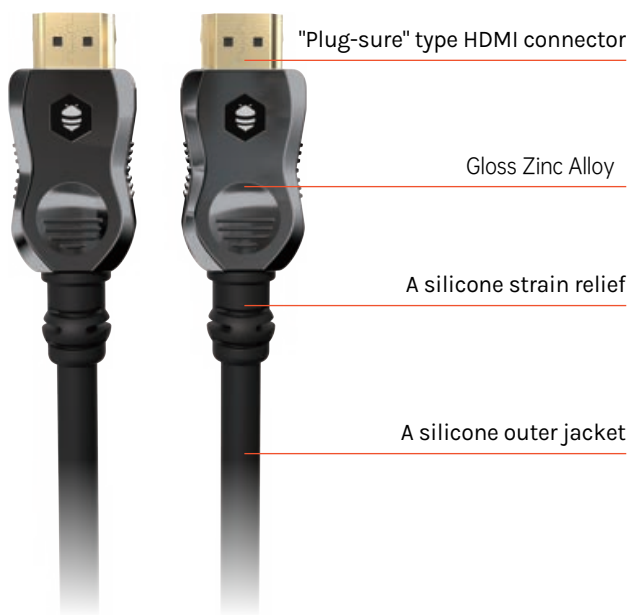

Product Detail Drawing