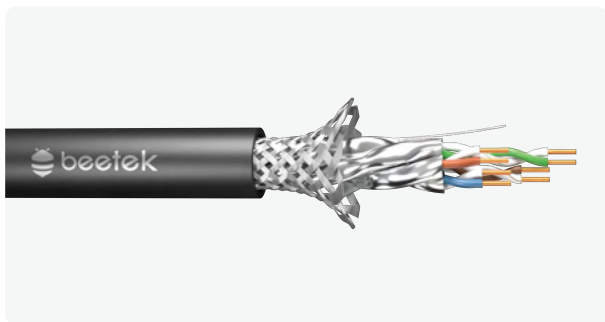

Length	Model no.
10M	W400-10M
15M	W400-15M
20M	W400-20M

Cat 6A SF/UTP 24AWG 99.99% OFC
Network Cable, 305M

W305-SF/UTP-24C6A

Tool less RJ45 Plug

BS-RJ45TL

Cat 6A SFTP 23AWG 99.99% OFC
Network Cable, 305M

W305-S/FTP-23C6A

Bend-not-Break
RJ45 STP Connectors

BS-RJ45

Cat 6 UTP 24AWG 99.99% OFC
Network Cable, 305M

W305-UTP-24C6

Bend-not-Break
RJ45 UTP Connectors

BU-RJ45

2-Core 20AWG 99.99% OFC
Microphone Cable, 100M

M-20-2