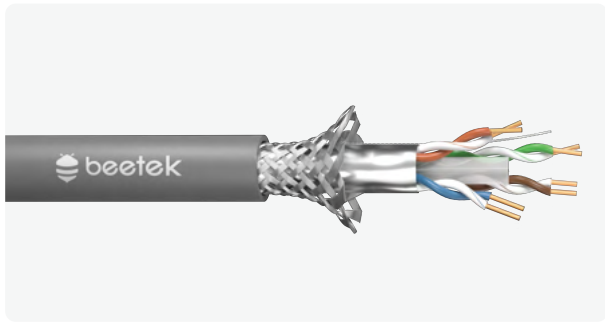

W300

Length	Model no.
2M	W300-2M
3M	W300-3M
5M	W300-5M

Length	Model no.
10M	W300-10M
15M	W300-15M
20M	W300-20M

Cat 6A S/FTP 99.99% OFC Network Patch Cable

W400

Length	Model no.
2M	W400-2M
3M	W400-3M
5M	W400-5M

Length	Model no.
10M	W400-10M
15M	W400-15M
20M	W400-20M

Cat 6A SF/UTP 24AWG 99.99% OFC
Network Cable, 305M

W305-SF/UTP-24C6A

Tool less RJ45 Plug

BS-RJ45TL

Cat 6A SFTP 23AWG 99.99% OFC
Network Cable, 305M

W305-S/FTP-23C6A

Bend-not-Break
RJ45 STP Connectors

BS-RJ45

Cat 6 UTP 24AWG 99.99% OFC
Network Cable, 305M

W305-UTP-24C6

Bend-not-Break
RJ45 UTP Connectors

BU-RJ45

2-Core 20AWG 99.99% OFC
Microphone Cable, 100M

M-20-2