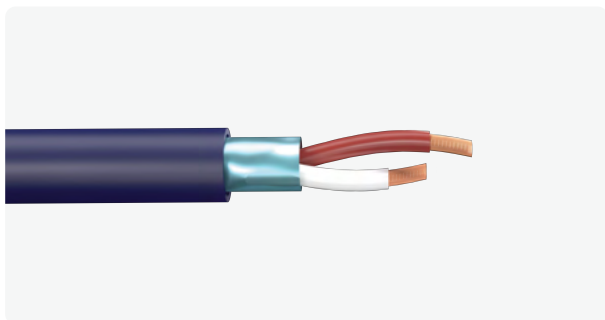

Bend-not-Break
RJ45 STP Connectors

BS-RJ45

Cat 6 UTP 24AWG 99.99% OFC
Network Cable, 305M

W305-UTP-24C6

Bend-not-Break
RJ45 UTP Connectors

BU-RJ45

2-Core 20AWG 99.99% OFC
Microphone Cable, 100M

M-20-2

4-Core 20AWG 99.99% OFC
Audio/Control Cable, 100M

A-20-4

2-Core 99.99% OFC Speaker
Cable, 100M

SP-12, SP-14, & SP-16

Armored Single Mode,
Multimode Fiber Cable with
LC/SC/ST connectors

G202 Series

AWG	Model no.
12	SP-12
14	SP-14
16	SP-16