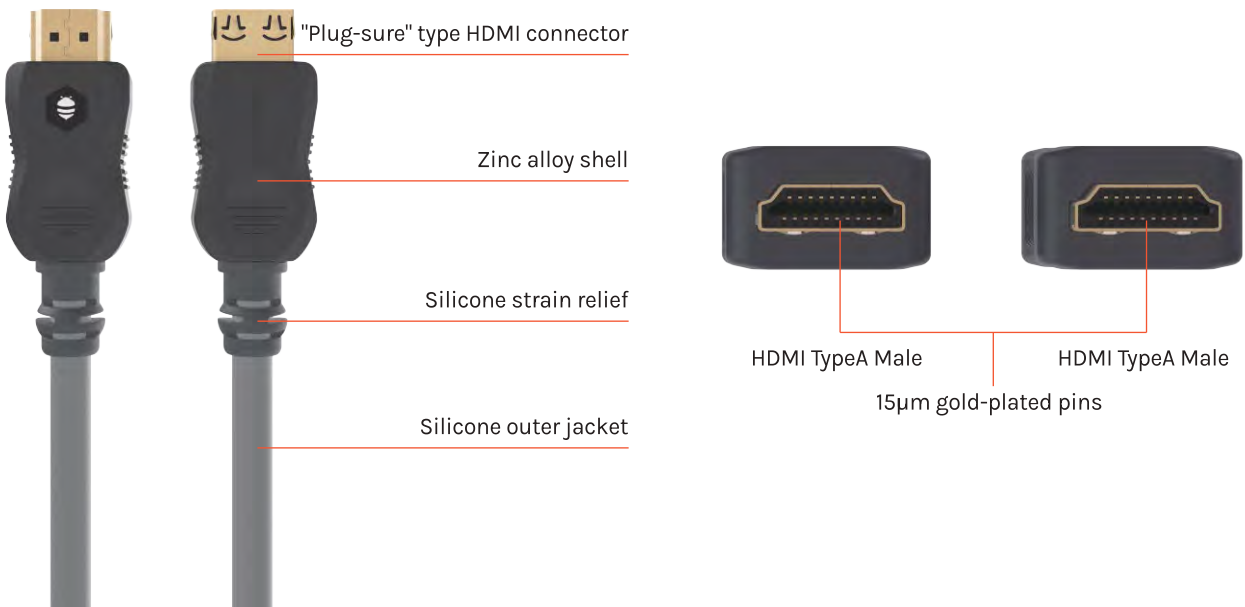

Product Detail Drawing