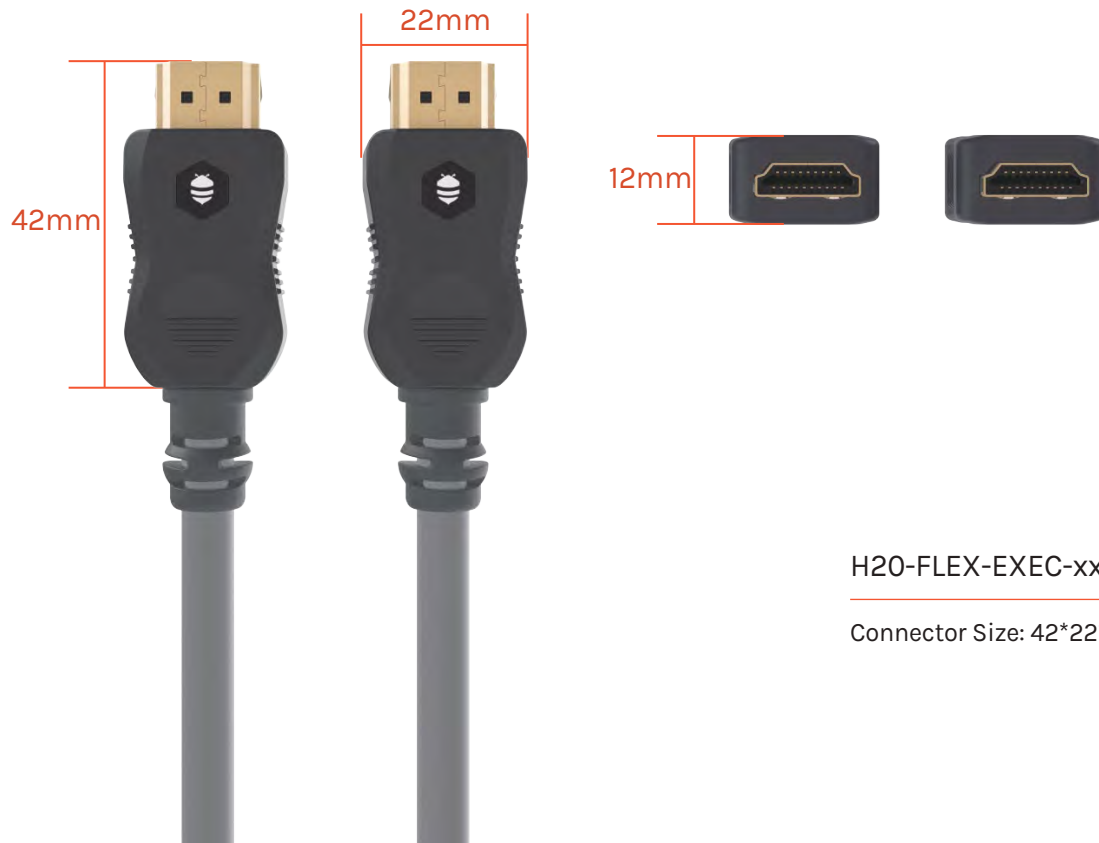

## Product Detail Drawing

## Product Parameter

Name	Specifications
Product Name	HDMI Male-HDMI Male Cable(for meeting)
Model	H20-FLEX-EXEC-xxMG/MB
Brand	beetek
Signal Type	HDMI 2.0
Connector Type	HDMI TypeA Male - HDMI TypeA Male
Environmental Info	RoHS 2.0 Compliant
Connector Gold Plating	15μm
Connector Size	42*22*12mm
Connector Structure	Plug plate + Inner mold + Copper foil + Shell
Connector Fastening Type	"Plug-sure" type HDMI connector
Shell	Zinc alloy
Components	Conductor + Drain(Copper)+ PTFE tape + Aluminum foil + Mylar + Braid + Silicone jacket
Conductor Material	Tinned copper stranded
Conductor Gauge	28AWG
Braid Material	Braided copper wire
Shield Coverage	70%
Jacket Material	Silicone
Cable Diameter	6.5±0.2mm
Cable Color	Medium Gray and Dark Gray
Strain Relief(SR)	Silicone
EDID	Yes
DDC	Yes
HDMI Audio	Yes
3D	Yes
CEC	Yes
ARC	Yes
HDCP	Yes
HDR	Yes
XvYCC Color Space	Yes
Compatibility	Backward compatible with HDMI and DVI-SL
Supported Resolutions	3840*2160@60Hz
Clock Bandwidth	600MHz*3
Transmission Rate	18Gbps
Plug and Play	Yes
Delay	Zero
Deep Color	Yes
Sampling Rate	RGB 4:4:4, YUV 4:4:4, YUV 4:2:2, YUV 4:2:0
Compression	None
Electrical Test (Voltage)	Voltage: DC 300V
Impedance Test (Insulation)	Insulation resistance: ≥ 10MΩ
Impedance Test (Continuity)	On-resistance: ≤ 2Ω
Tensile Strength	≤400N

### Dimensional Drawing

H20-FLEX-EXEC-xxMG/MB

Connector Size: 42\*22\*12mm

Full catalog

WhatsApp

Instagram

Facebook