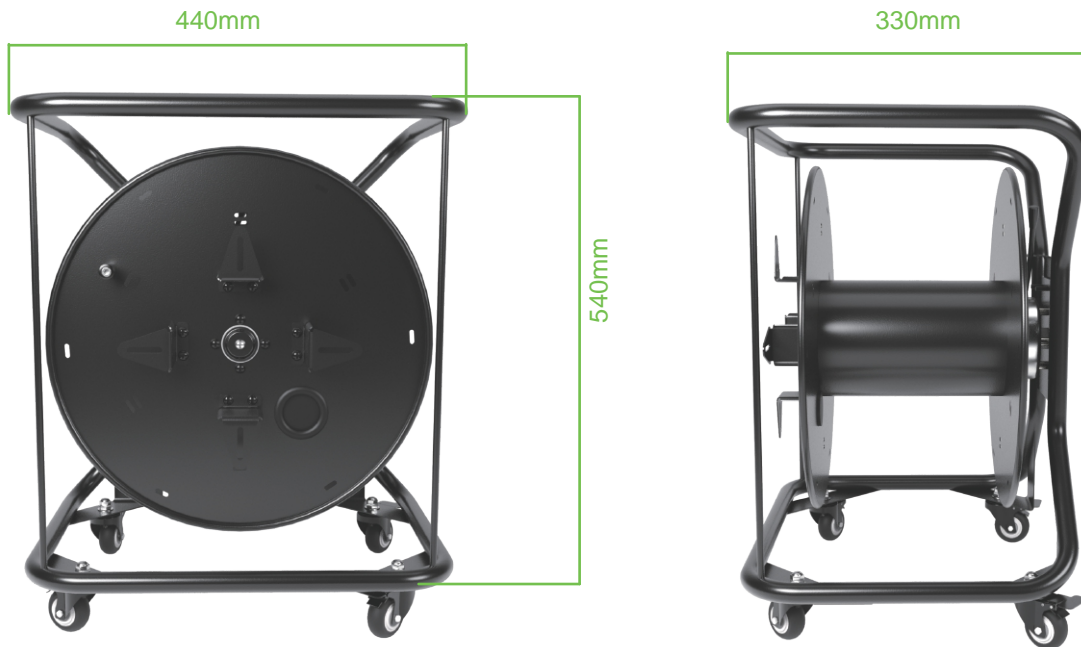

Dimensional drawing

- Product Size 440×330×540mm
- Product Weight 9.5kg
- Package Size 450×365×500mm
- Package Weight 10.45kg